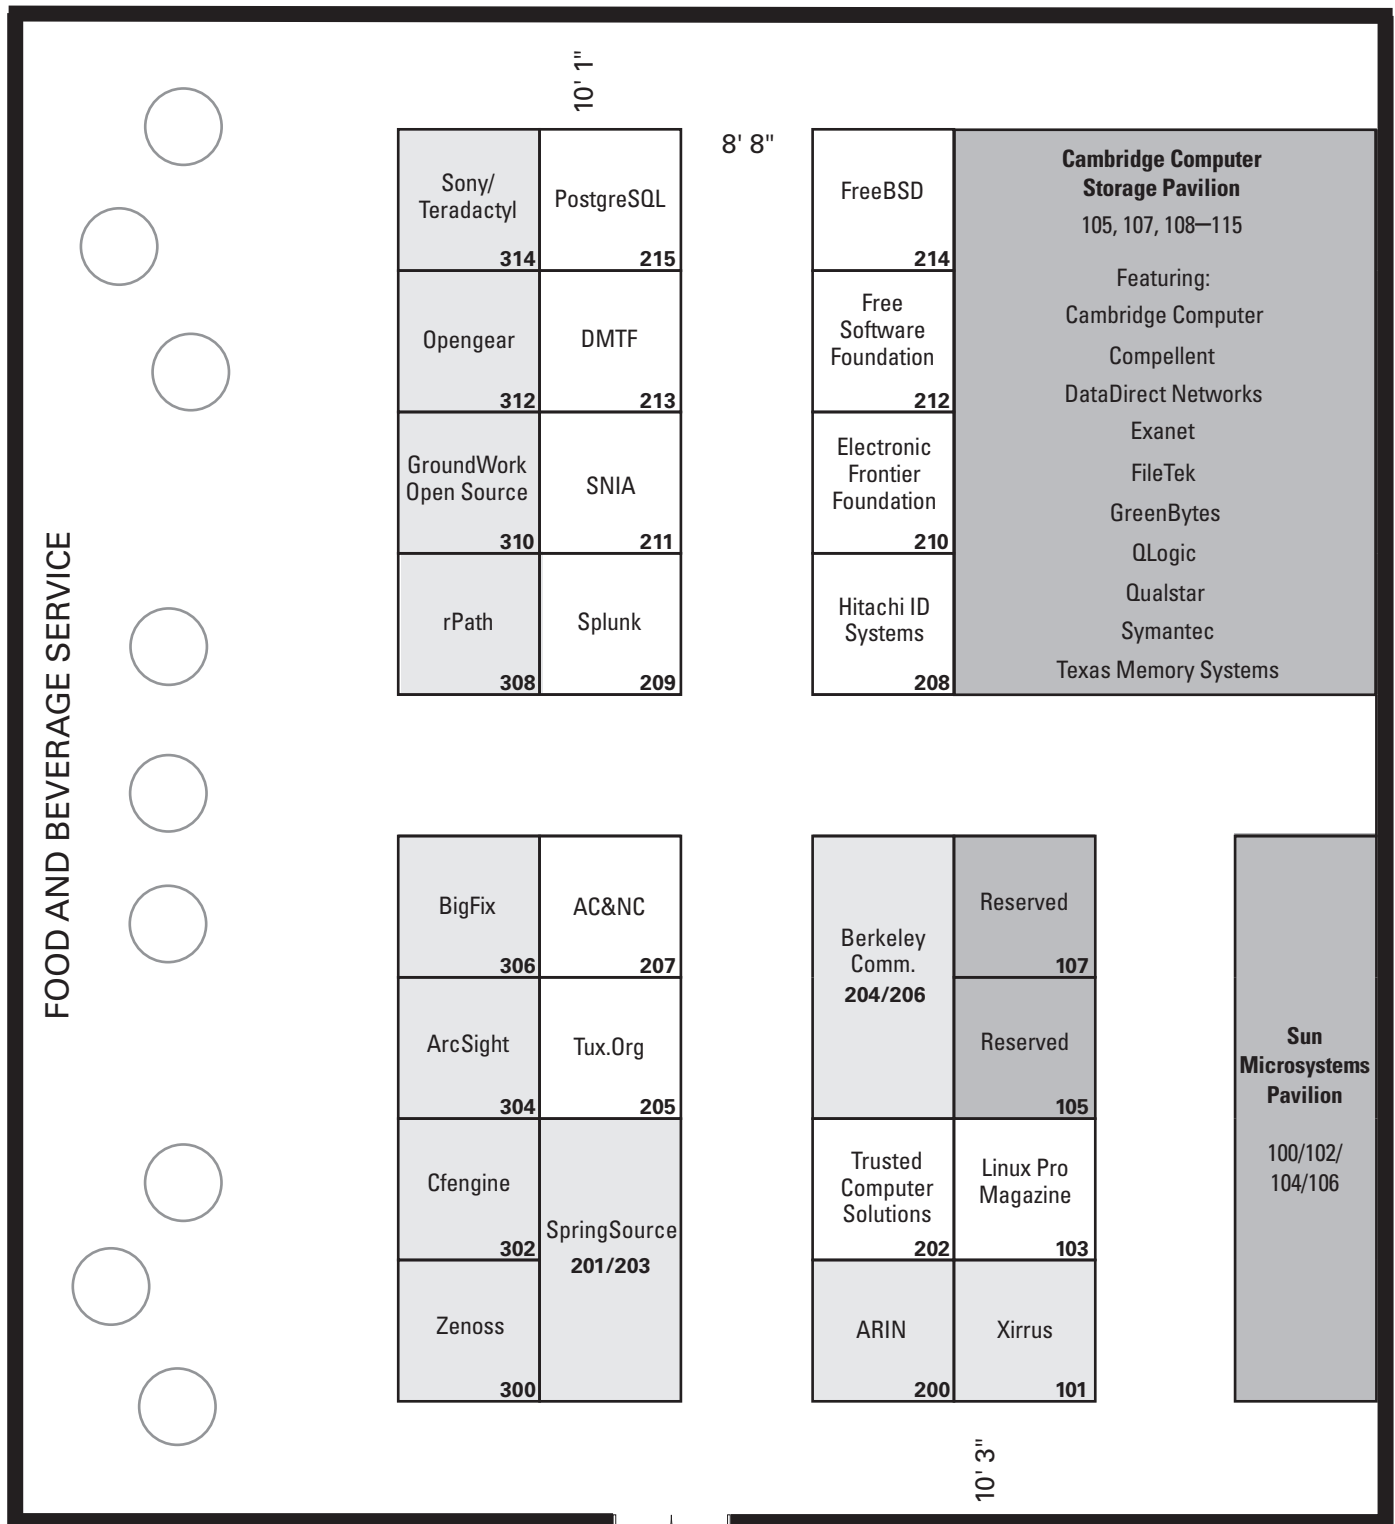

# LISA'09

November 1-6, 2009  
Exhibition: November 4-5

Baltimore Marriott Waterfront  
Grand Ballroom, Sections I-V  
Baltimore, Maryland

All booths are 10' x 10'  
unless otherwise noted.

Indicates Premium Exhibitor Booths 

FOOD AND BEVERAGE SERVICE

10' 1"

8' 8"

10' 3"

Sony/ Teradactyl <b>314</b>	PostgreSQL <b>215</b>
Opengear <b>312</b>	DMTF <b>213</b>
GroundWork Open Source <b>310</b>	SNIA <b>211</b>
rPath <b>308</b>	Splunk <b>209</b>

**Sun Microsystems Pavilion**  
100/102/  
104/106

GRAND FOYER WEST

← ENTRANCE