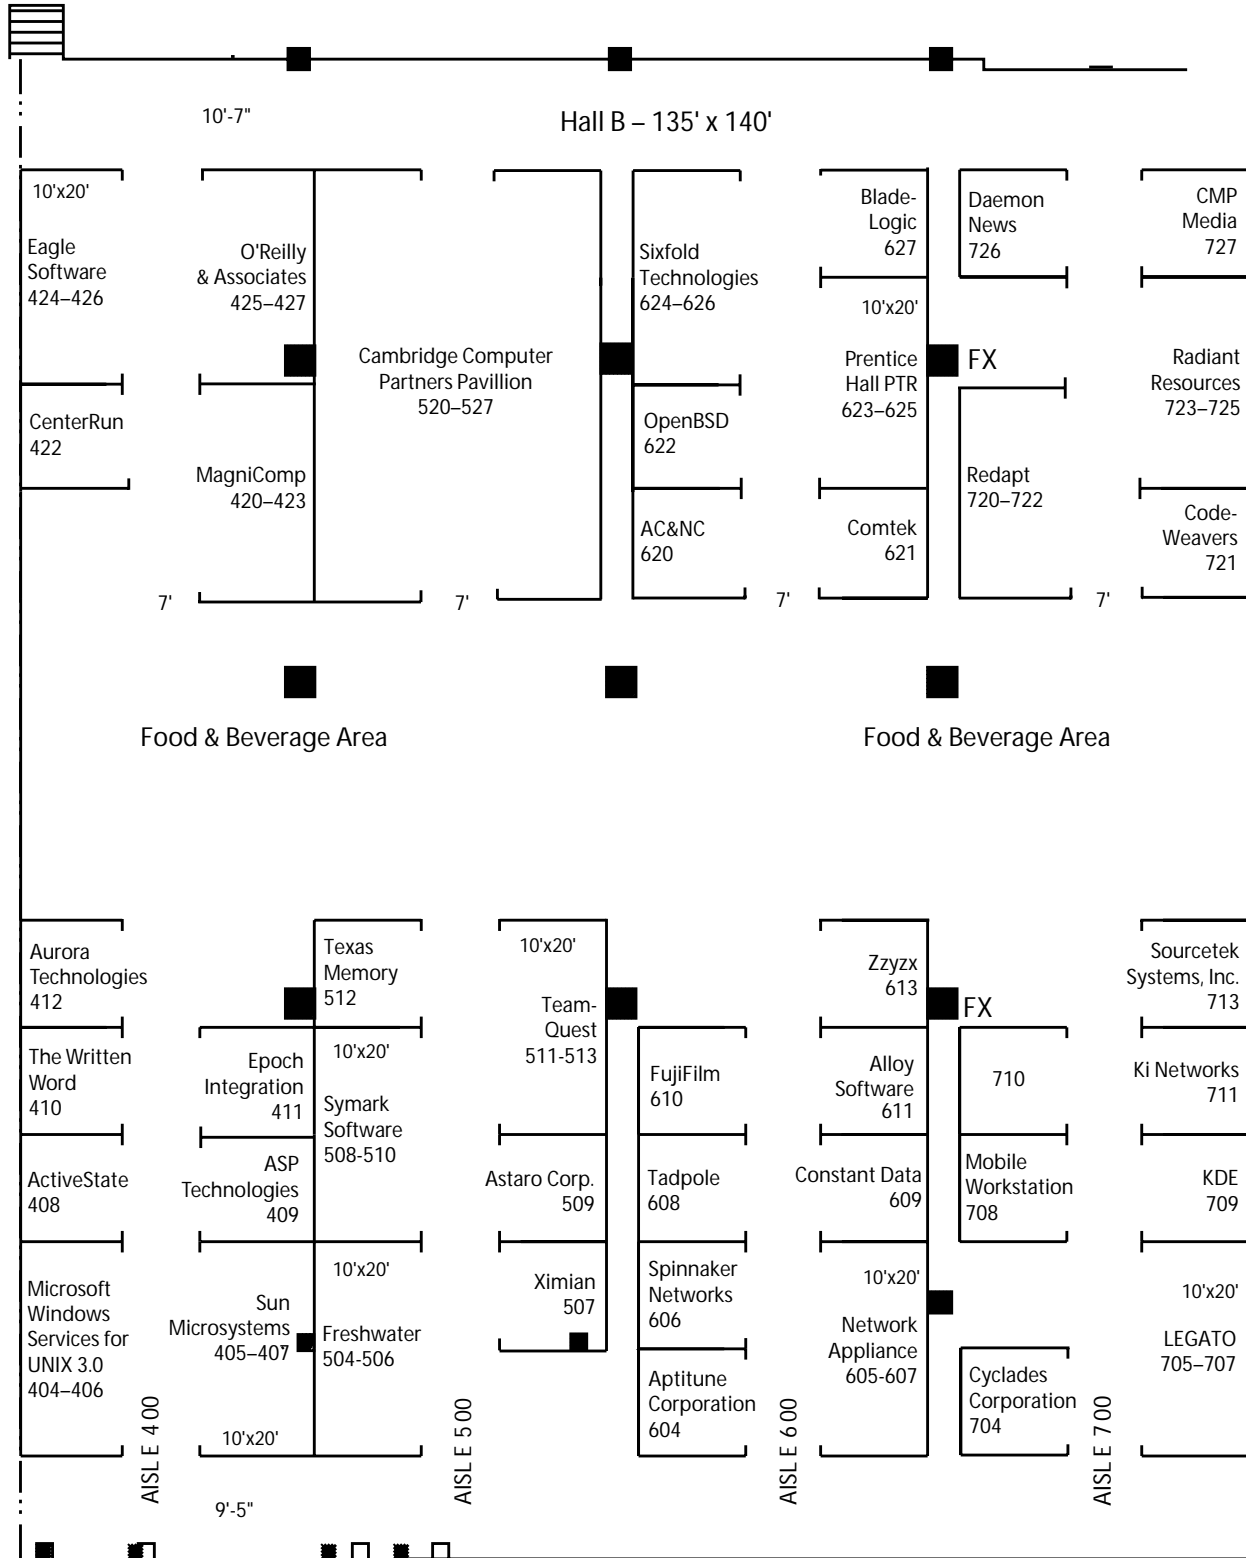

LISA 2002

November 6, 12:00 noon - 7:00 pm • November 7, 10:00 am - 4:00 pm
Philadelphia Marriott – Franklin Hall (Level 4)

ENTRANCE

All booths are 10' x 10' unless otherwise noted

Current as of November 14, 2002