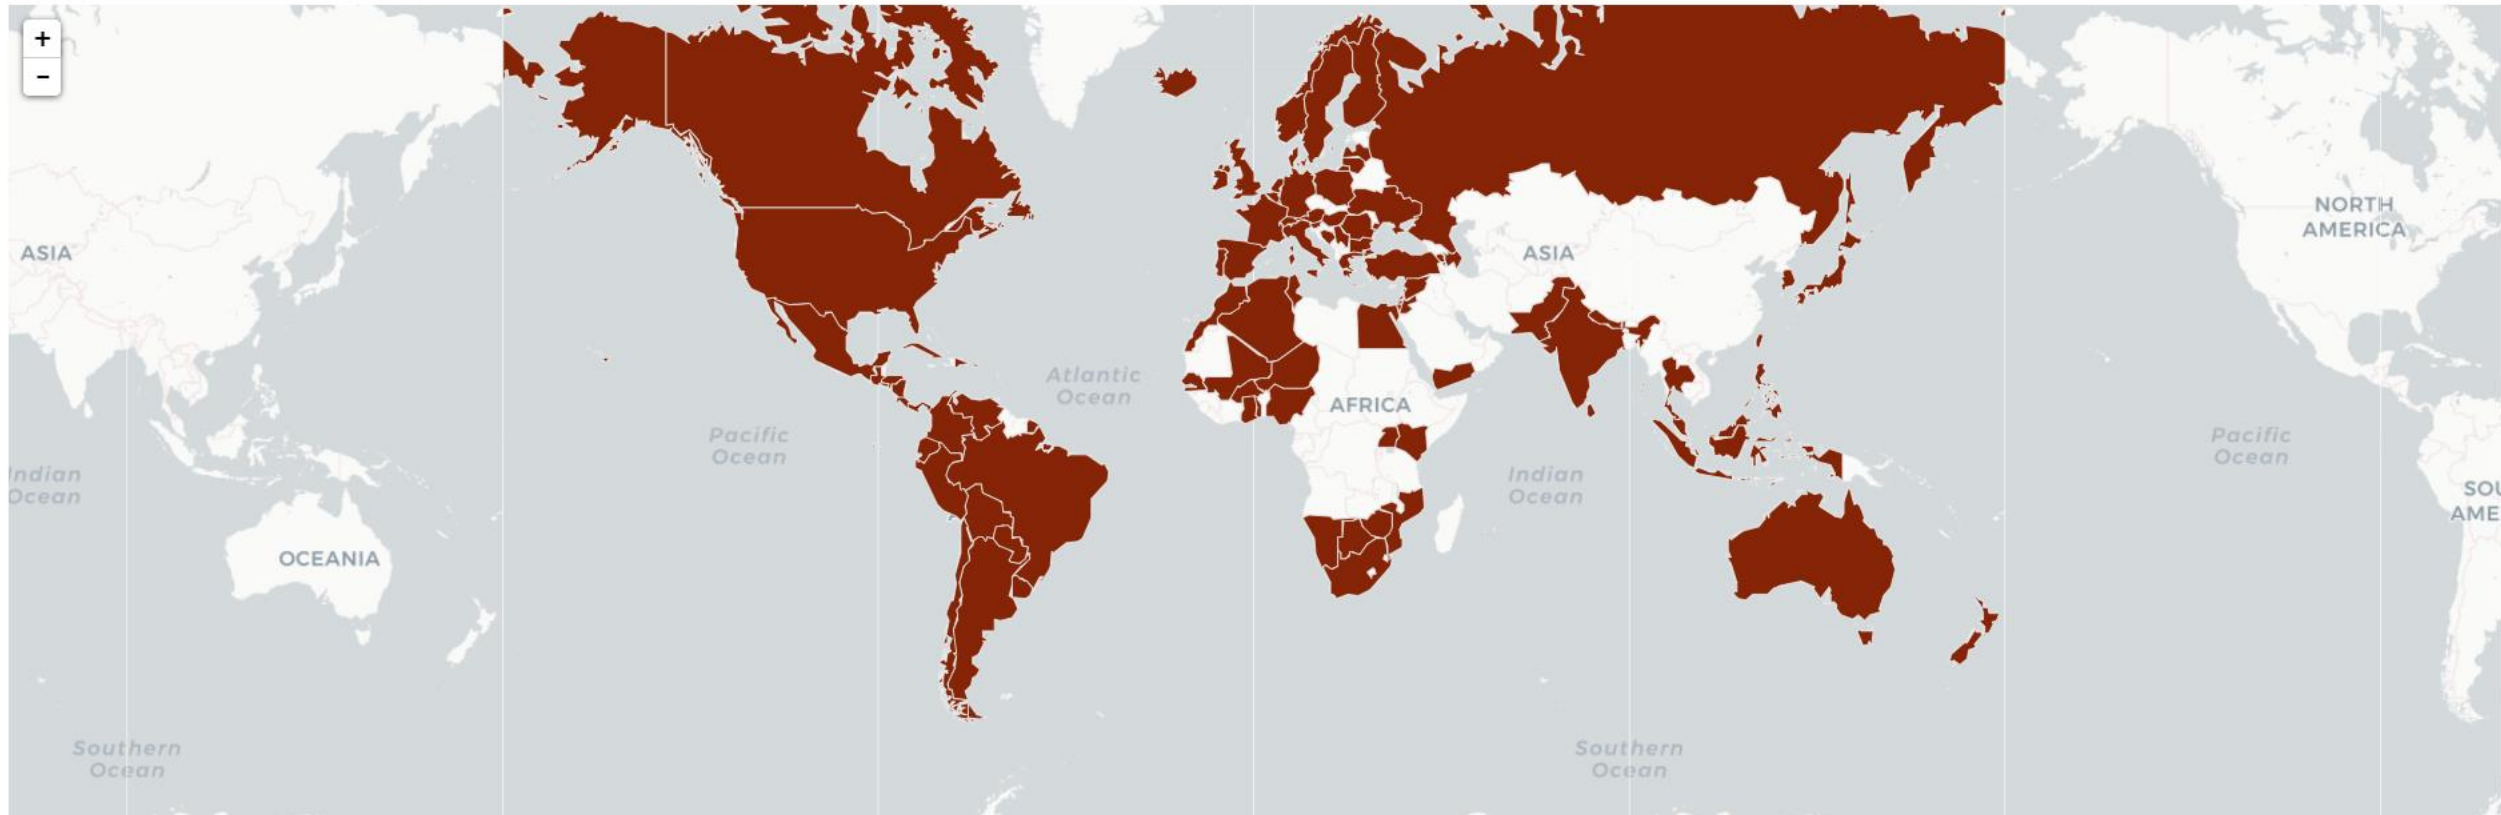

EPFL

DONATE

FOLLOW

Journalists

The International Consortium of Investigative Journalists is a global network of 267 investigative journalists in 100 countries who collaborate on in-depth investigative stories.

An ICIJ Investigation

The Panama Papers: Exposing the Rogue Offshore Finance Industry

A giant leak of more than 11.5 million financial and legal records exposes a system that enables crime, corruption and wrongdoing, hidden by secretive offshore companies.

11.5 Million documents
(Centralized)

An ICIJ Investigation

The Panama Papers: Exposing the Rogue Offshore Finance Industry

A giant leak of more than 11.5 million financial and legal records exposes a system that enables crime, corruption and wrongdoing, hidden by secretive offshore companies.

11.5 Million documents
(Centralized)

Journalists from over
80 countries

An ICIJ Investigation

The Panama Papers: Exposing the Rogue Offshore Finance Industry

A giant leak of more than 11.5 million financial and legal records exposes a system that enables crime, corruption and wrongdoing, hidden by secretive offshore companies.