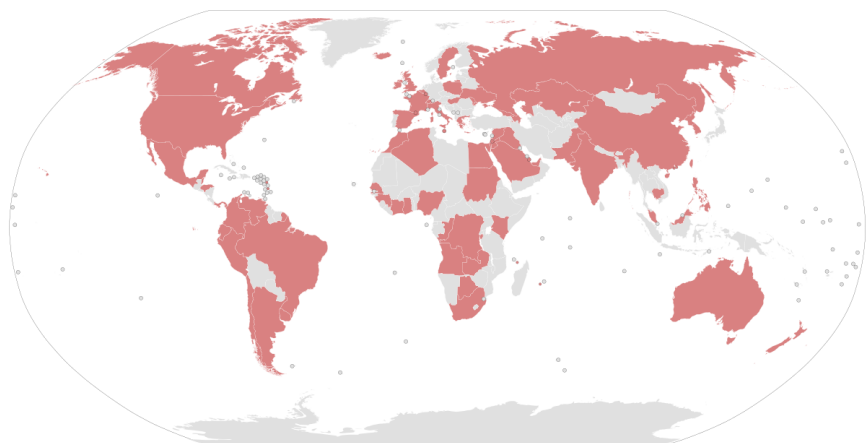

An ICIJ Investigation

The Panama Papers: Exposing the Rogue Offshore Finance Industry

A giant leak of more than 11.5 million financial and legal records exposes a system that enables crime, corruption and wrongdoing, hidden by secretive offshore companies.

11.5 Million documents
(Centralized)

An ICIJ Investigation

The Panama Papers: Exposing the Rogue Offshore Finance Industry

A giant leak of more than 11.5 million financial and legal records exposes a system that enables crime, corruption and wrongdoing, hidden by secretive offshore companies.

11.5 Million documents
(Centralized)

Journalists from over
80 countries

An ICIJ Investigation

The Panama Papers: Exposing the Rogue Offshore Finance Industry

A giant leak of more than 11.5 million financial and legal records exposes a system that enables crime, corruption and wrongdoing, hidden by secretive offshore companies.

Digitalization

The logo icon consists of a red square on the left, a blue square on the right, and a white curved shape in the center that overlaps both, resembling a stylized 'D' or a data visualization element.