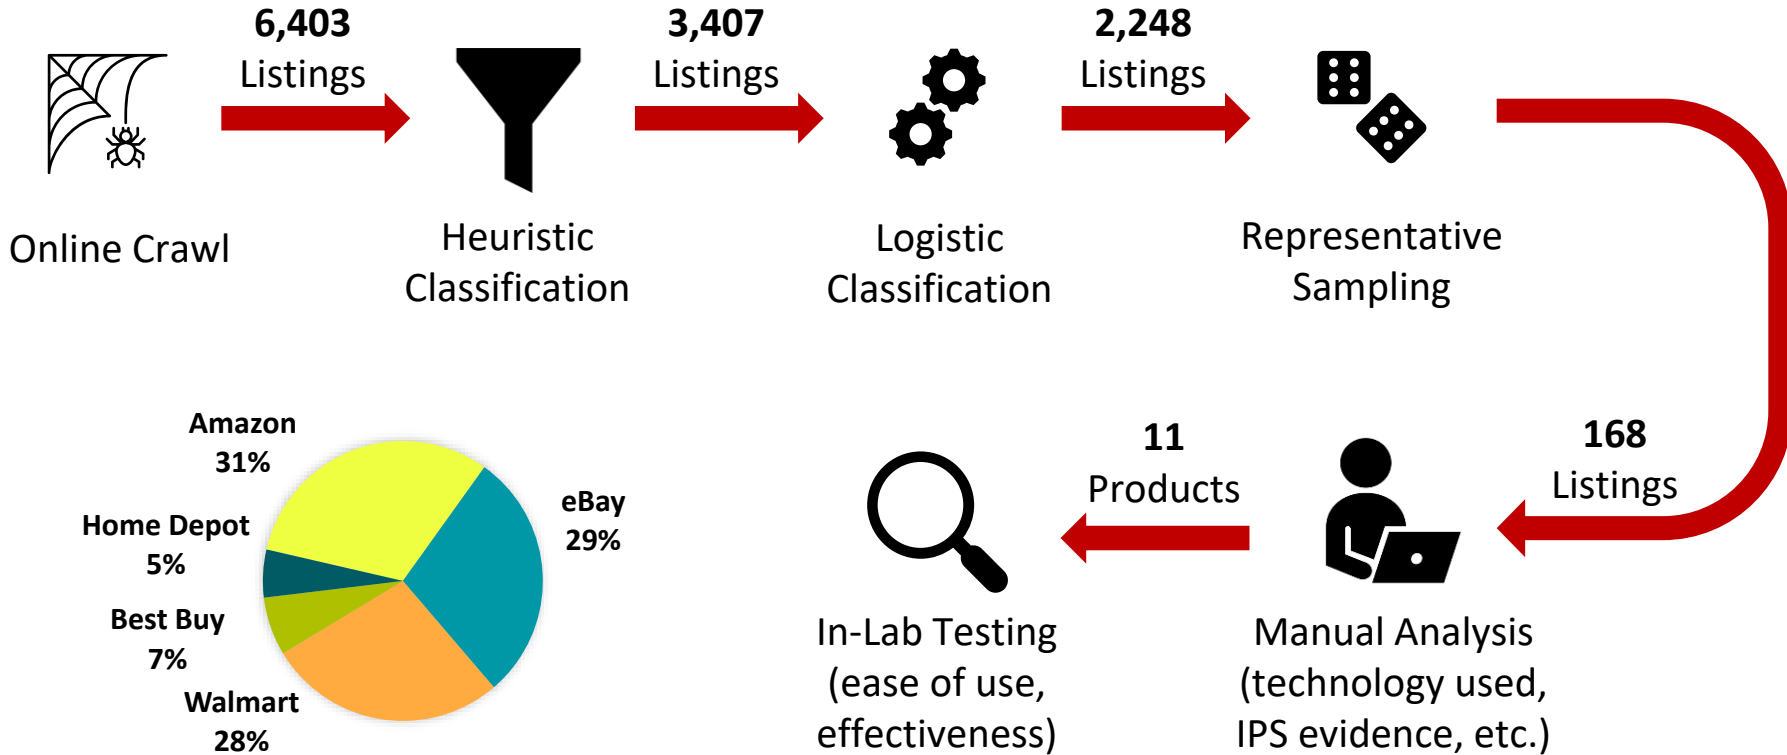

Hideable

Disguised

Not Covert

Large scale measurement study of covert devices

Are covert devices **available** to abusers?

TACUWA Spy Camera
Hidden Camera
WiFi,Smallest HD Mini
Spy Cam for Home
Security Easy to Use
Wireless Indoor
Surveillance with
Motion Detection
Night Vision

Brand: TACUWA
2.8 ★★★★★ 63 ratings
| 8 answered questions

-26% **\$19⁹⁹**
Typical price: \$26.⁹⁹

✓prime One-Day

iTrackLTE

**Versatile Vehicle Tracking
Devices for Cheating Wife
iTrack PUCK GPS Tracker**

\$56.38