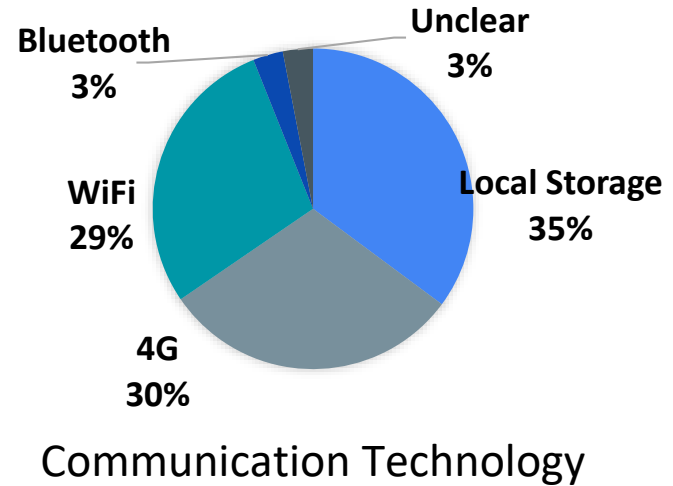

What **types** of devices are there? Are they **effective** at enabling IPS?

These devices are **easy to set up and use** and **effective at recording sensitive information**