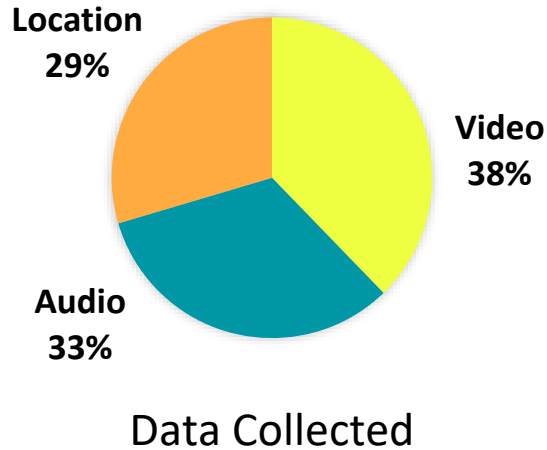

What **types** of devices are there? Are they **effective** at enabling IPS?

These devices are **easy to set up and use** and **effective at recording sensitive information**